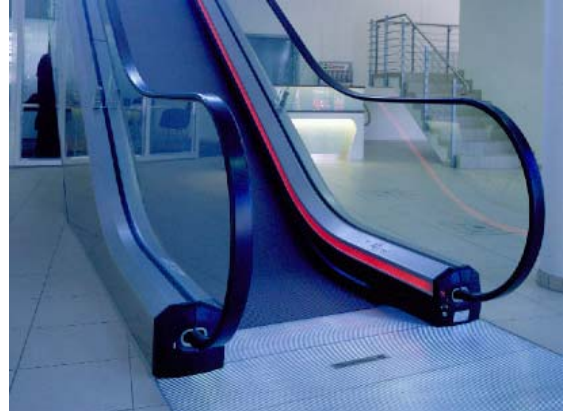

### Project-Data

<b>Location:</b>	Bremen, Germany
<b>Installation:</b>	Car Dealership
<b>Escalator type:</b>	Velino Xtra
<b>Rise:</b>	4.85 m
<b>Angel of inclination:</b>	35 °
<b>Nominal width:</b>	5 EK / 1000 mm
<b>Special features :</b>	red LED skirt band lighting, stainless steel outer cladding