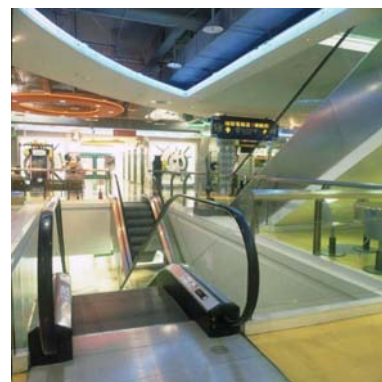

ThyssenKrupp-Reference No. 86

Far Eastern department store

Project-Data

Location:	Kaohsiung / Taiwan
Installation area:	Shopping Center
Type:	16x Velino FT 823
Rise:	3,90m – 4,90m
Angle of inclination:	30°
Nominal width:	5 EK / 1000mm
Special features:	outer cladding in stainless steel, some elevators with sandwich balustrade in brushed stainless steel