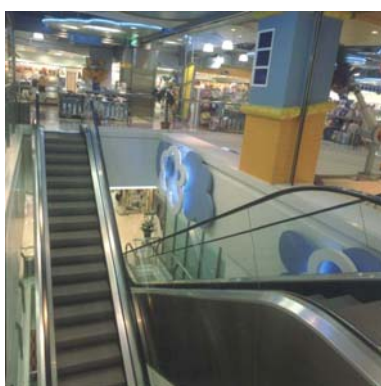

ThyssenKrupp-Reference No. 86

Far Eastern department store

Project-Data

Location:	Kaohsiung / Taiwan
Installation area:	Shopping Center
Type:	16x Velino FT 823
Rise:	3,90m – 4,90m
Angle of inclination:	30°
Nominal width:	5 EK / 1000mm
Special features:	outer cladding in stainless steel, some elevators with sandwich balustrade in brushed stainless steel