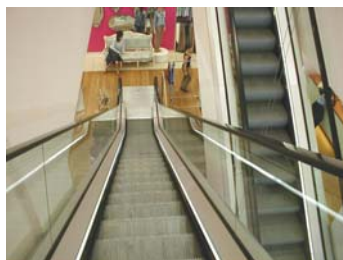

ThyssenKrupp-Reference

Oasis Argyle Street London

Project-Data

Location:	London
Installation area:	Shopping Centre
Type:	2 x Velino FT 823
Rise:	5,80 m
Angle of inclination:	35°
Nominal width:	4 EK / 800 mm
Special features:	Skirt band lighting