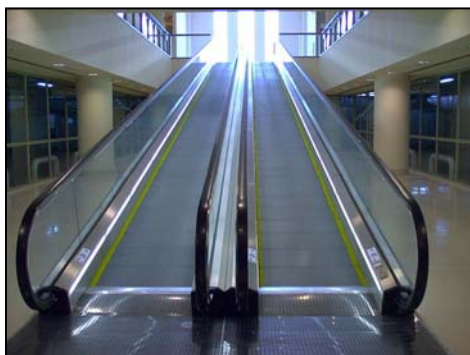

ThyssenKrupp-Reference

Sahara Centre

Projekt Data

Location:	Al Nahda / United Arabic Emirates
Installation area:	Shopping Centre
Type:	Velino FT 822 Orinoco FS 882
Quantity:	6 escalators 6 passenger conveyors
Rise:	Velino FT 822: 7,00 m Orinoco FS 882: 2.20 m up to 4.35m
Angle of inclination:	Velino FT 822: 35° Orinoco FT 882: 12°
Nominal width:	1000 mm
Special features:	Skirt band lighting and red

Q+
Quality
made in
Germany

ThyssenKrupp Fahrtreppen GmbH
P.O.Box 74 06 23
D-22096 Hamburg / Germany
Phone (+4940) 7 31 17-0
FAX (+4940) 7 31 17-211
E-Mail: marketing@fahrtreppen.thyssenkrupp.com
www.thyssenkrupp-fahrtreppen.com

ThyssenKrupp Fahrtreppen