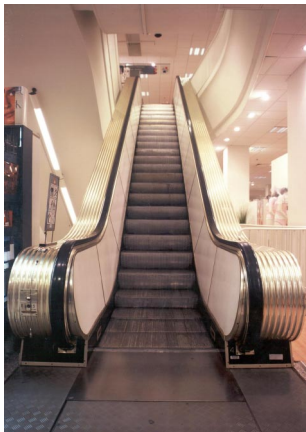

Thyssen Reference

The department store „INNO“ in Gent

Project Data

Location:	Gent / Belgium
Installation area:	Shopping Centre
Type:	FT 51
Quantity:	9 escalators
Rise:	2.90 m up to 5.00 m
Angle of inclination:	35°
Nominal width:	600 mm (3EK) and 1000 mm (5EK)
Sales representative:	Thyssen Liften Ascenseurs n.v.-s.a. / Brussels - Belgium

Thyssen Fahrtreppen is setting standards concerning the quality of escalators. The 9 escalators from the type FT 51 at the „INNO“ department store are probably the oldest escalators in Europe. These escalators were installed 1956, and since that year the escalators are performing their work reliable every day. Due to the good maintenance and in spite of the daily use, the escalators are in a very good condition, as you can see on the pictures.